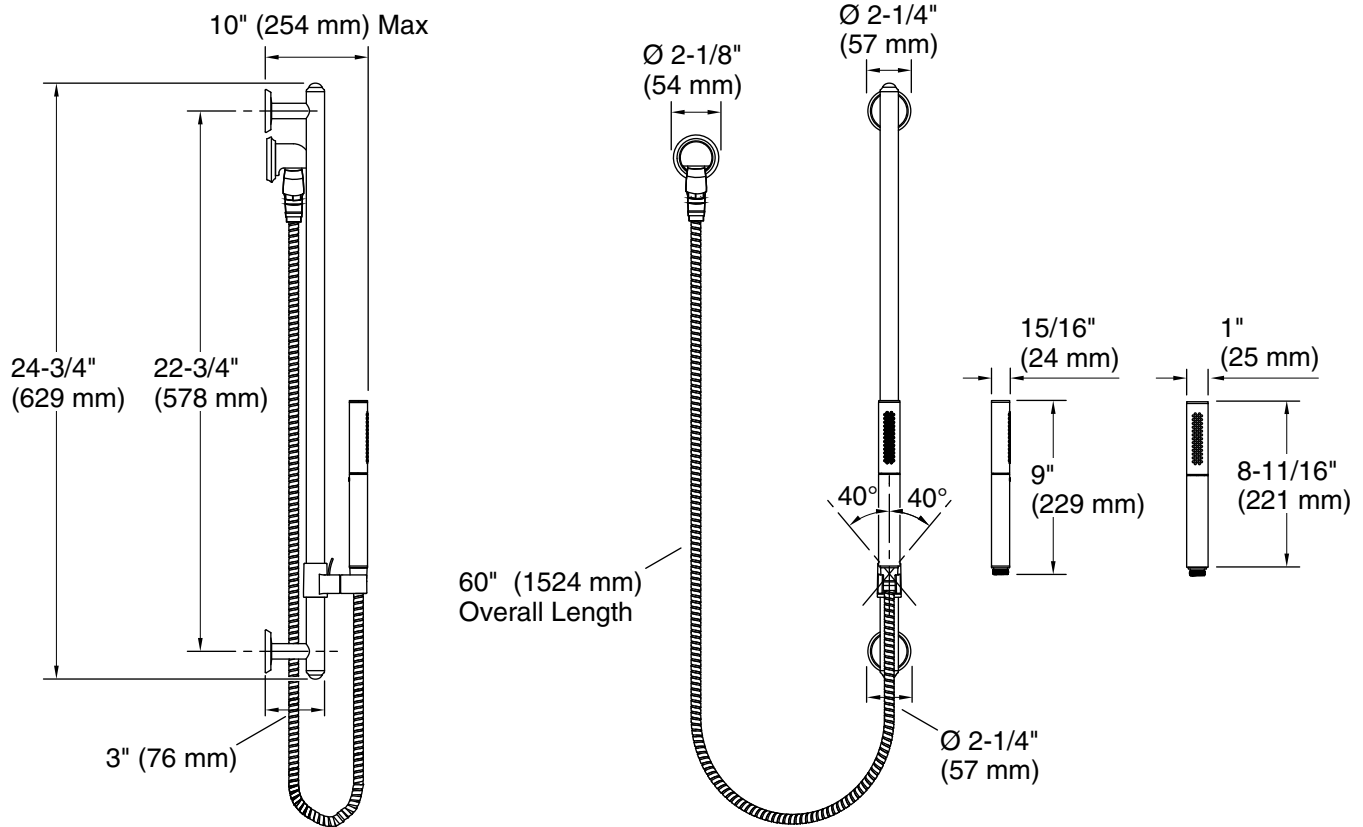

Features

- Includes multifunction handshower, slide bar with trim, 60" hose, supply elbow and vacuum breaker.
- Features the Shift™ ellipse multifunction handshower.
- MasterClean™ sprayface features an easy-to-clean surface that withstands mineral buildup.

Color tiles intended for reference only.

Color	Code	Description
	CP	Polished Chrome
	BN	Vibrant® Brushed Nickel

Technical Information

All product dimensions are nominal.

Handshower:

Rated maximum flow: 2.5 gal/min (9.5 l/min)
 Pressure: 80 psi (5.5 bar)

Notes

Install this product according to the installation guide.

IMPORTANT! The sidebar must be mounted to stud framing at both the top and bottom mounting locations. Do not use or depend on plastic wall anchors to attach the sidebar.

Model includes handshower with vacuum breaker. Plumbing codes may require a vacuum breaker be installed in-line to handshowers. Consult with local plumbing codes.

OBC compliant when installed to the specific requirements of these regulations.